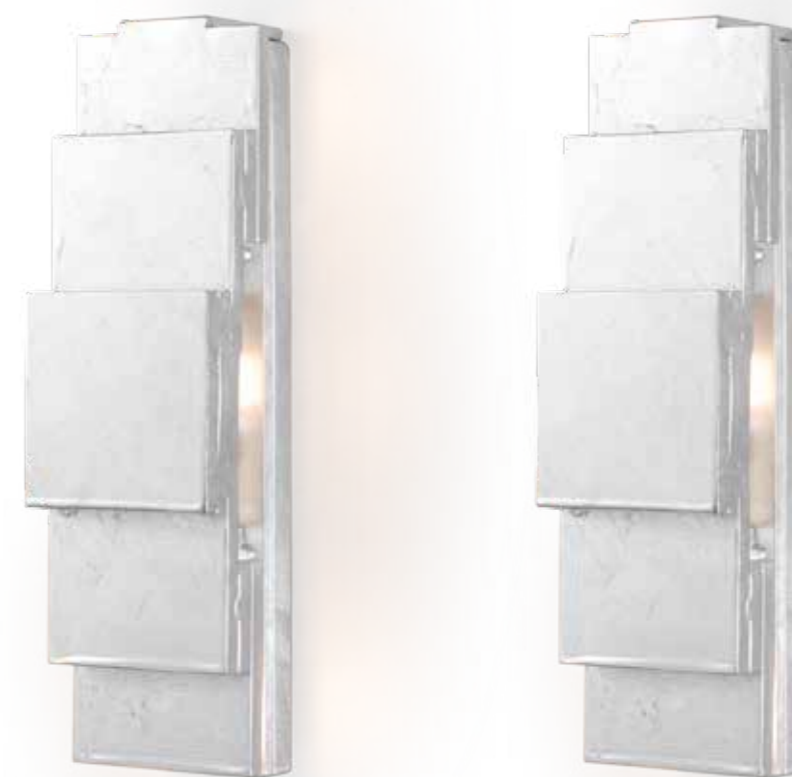

cod_
20778

Art. 20778/A2
cm. ø8x9x28,5h | 3xG9 3,5W Led max