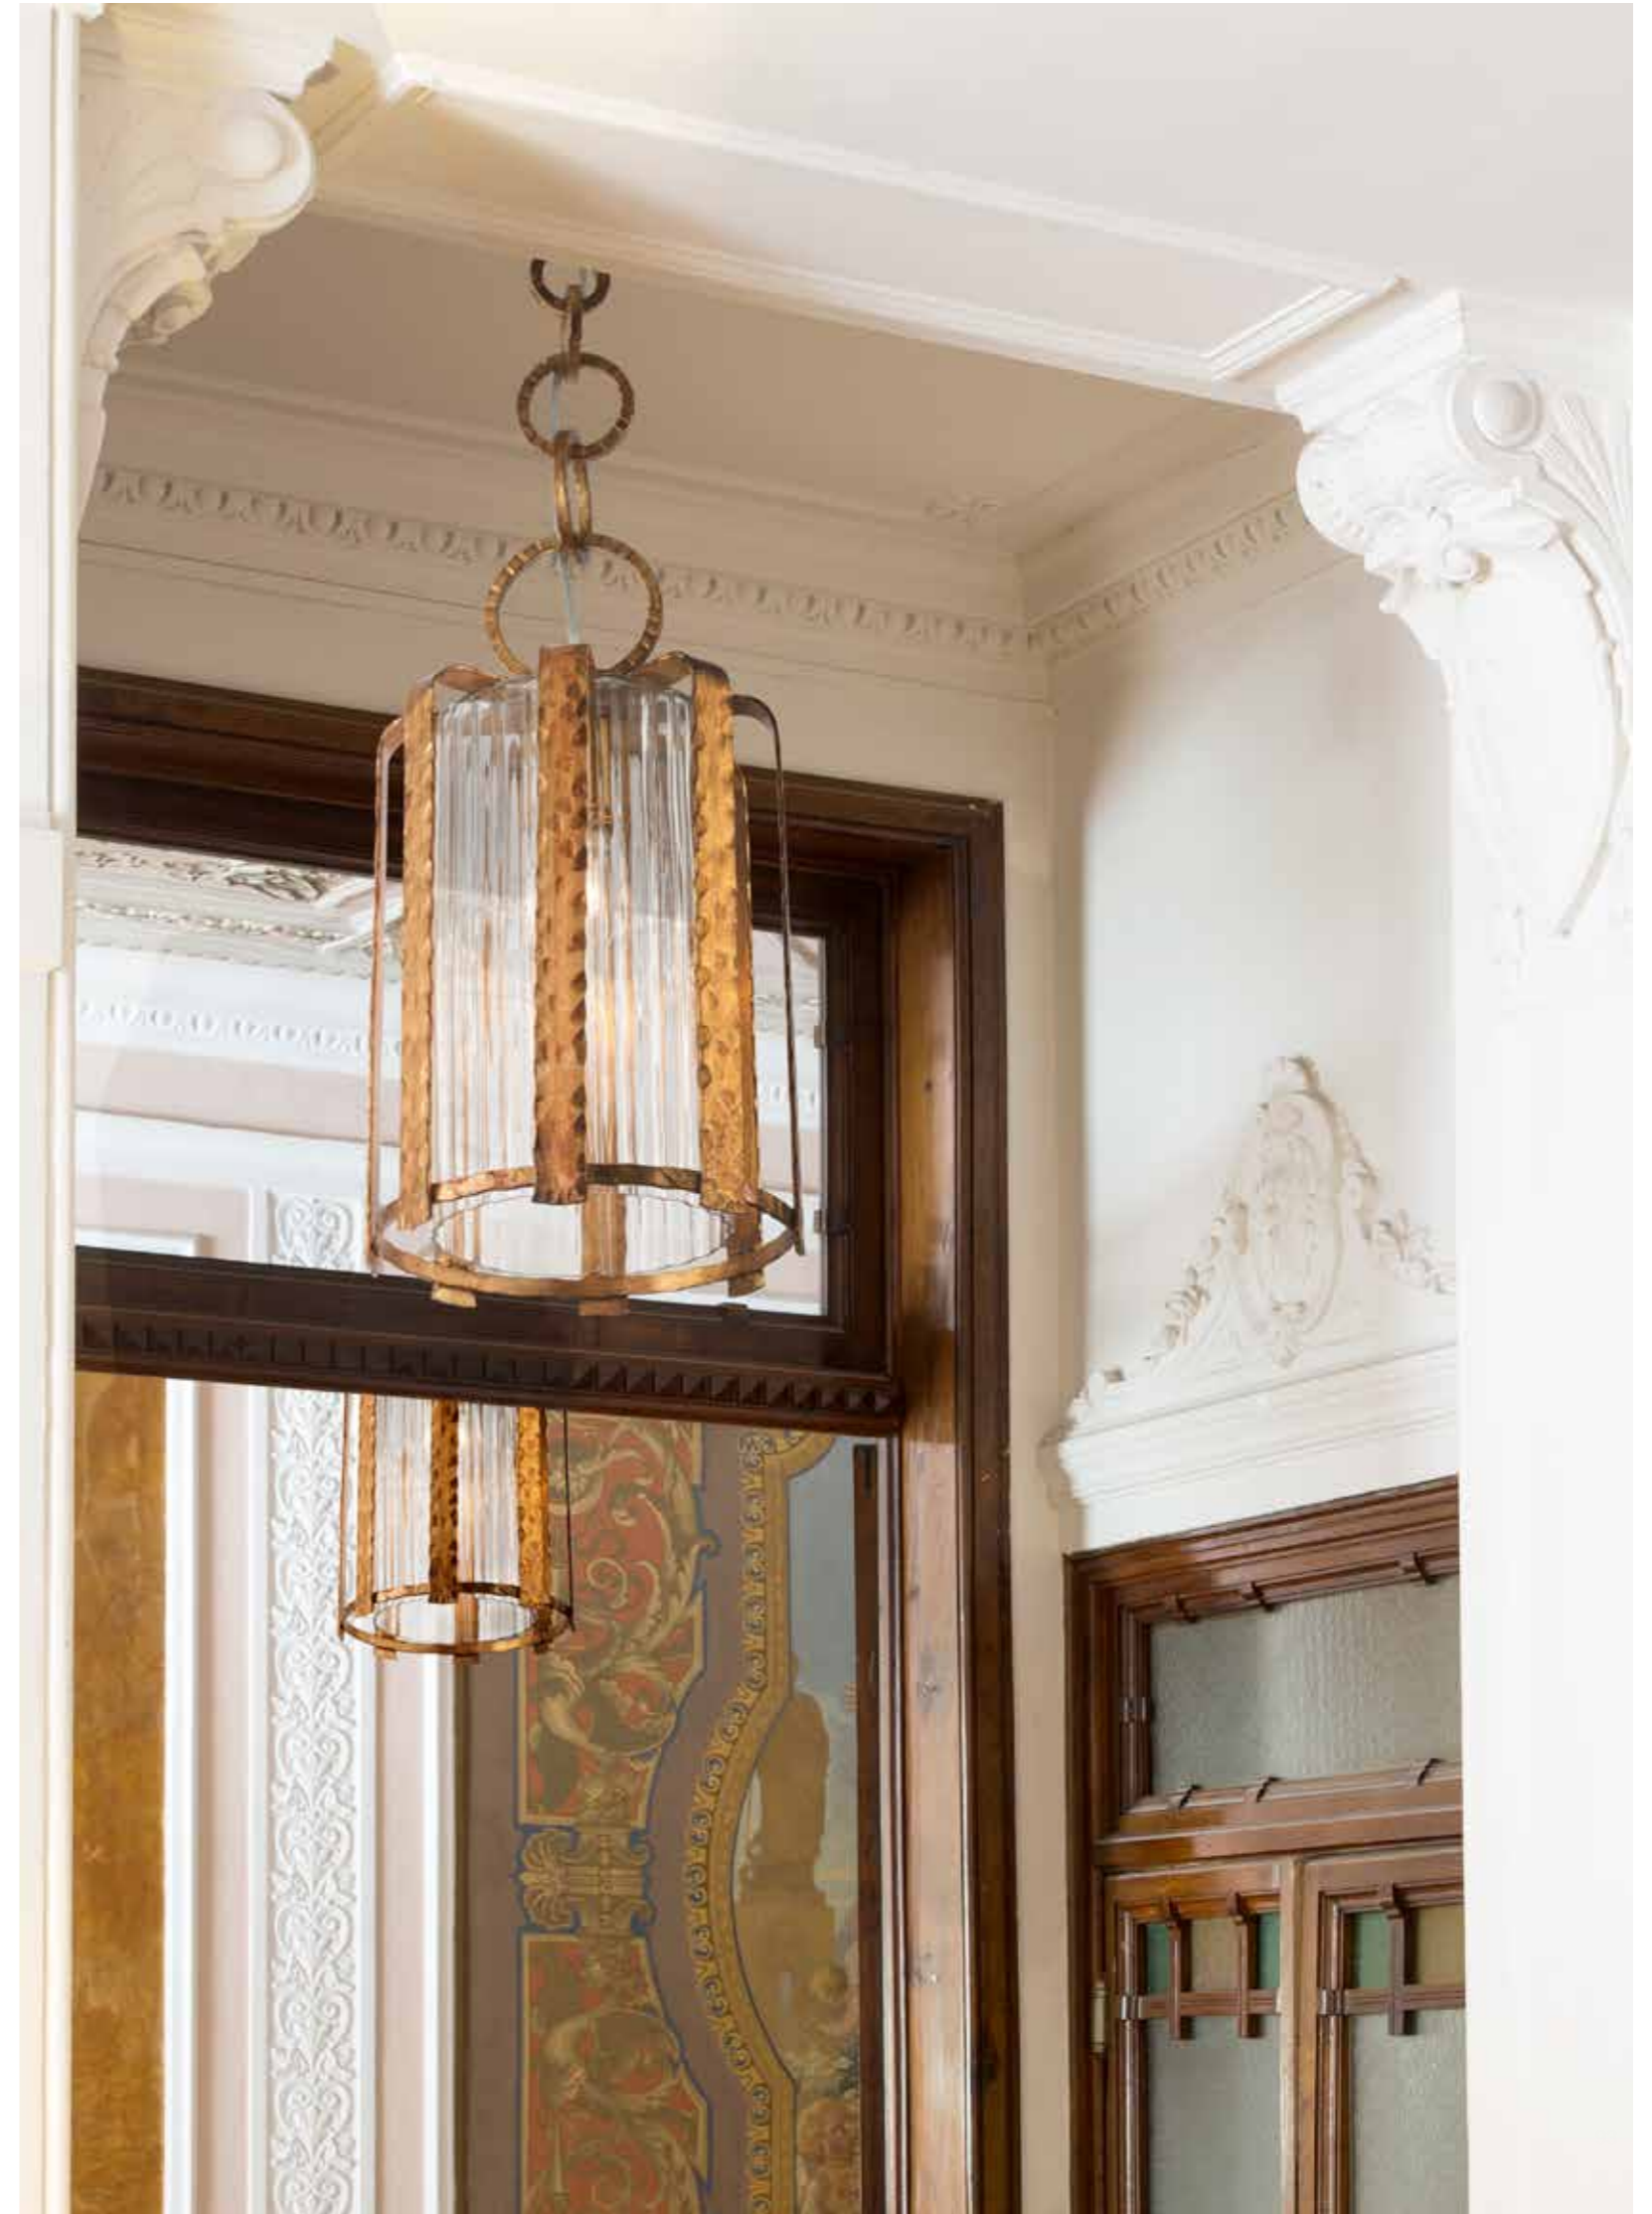

cod 20643

Art. 20643/SC-T
cm. ø23x80h | 1xE27 70W ES max