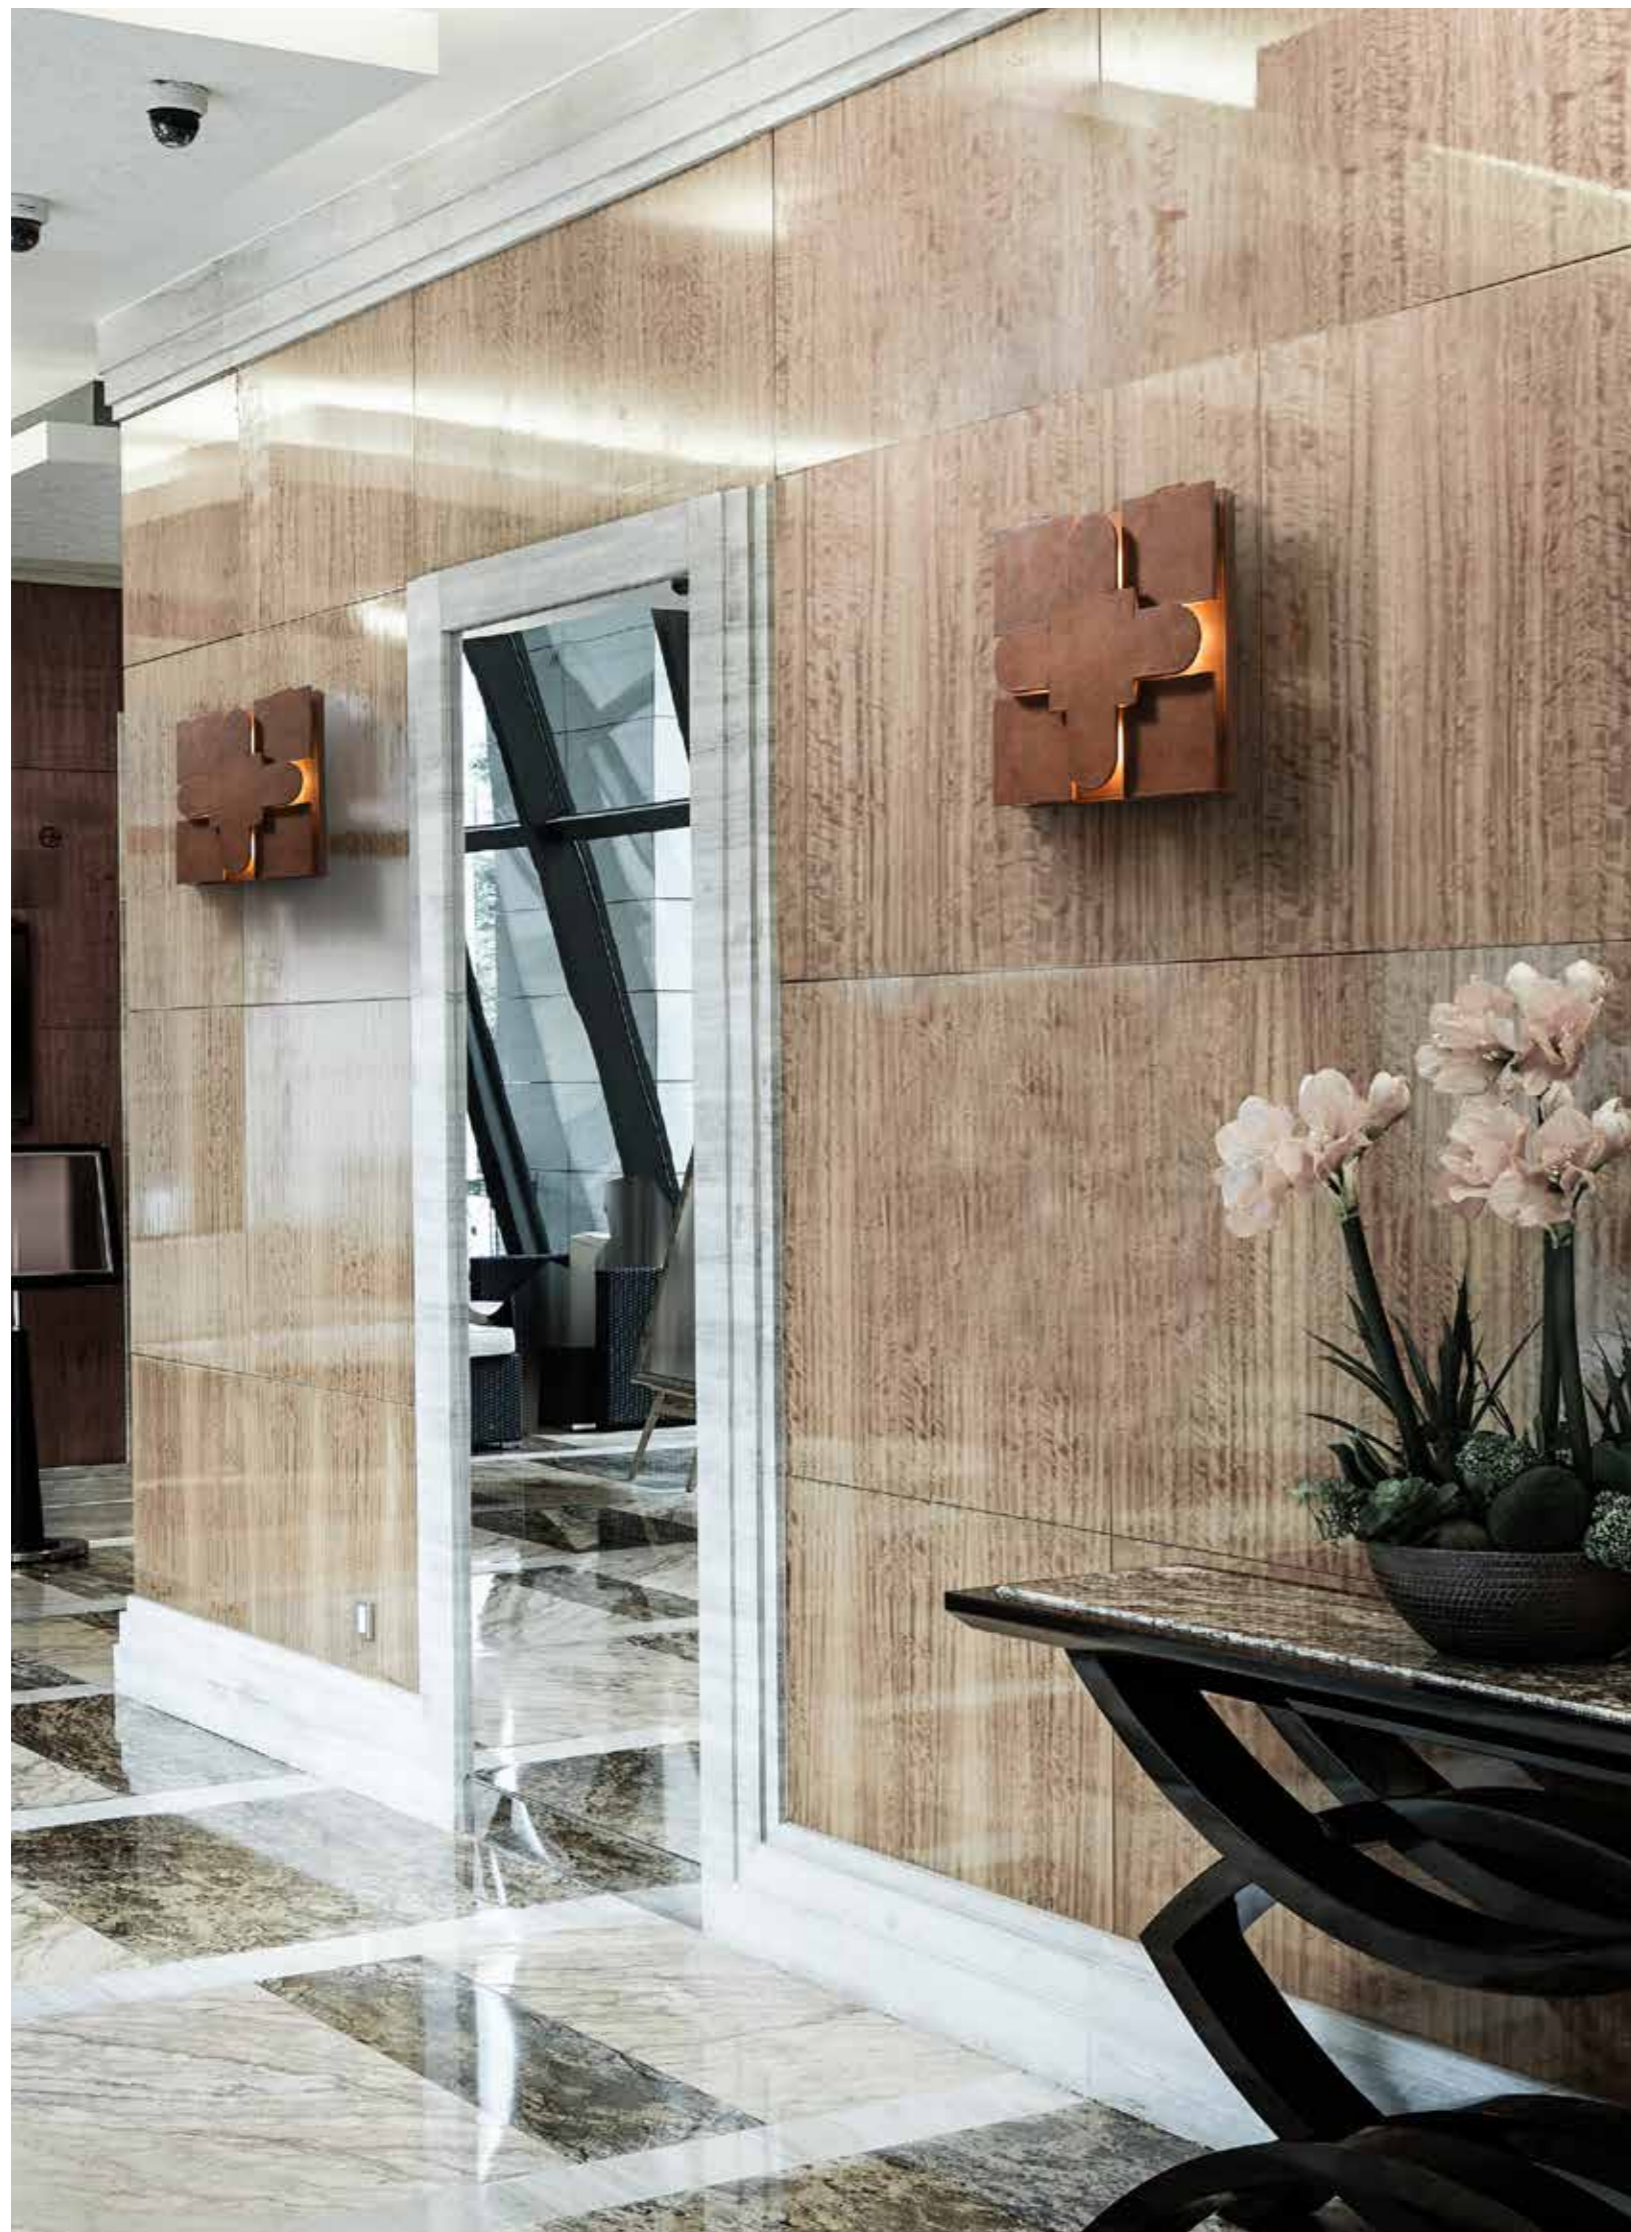

cod_20879

Art. 20879/A3
cm. ø20,5x7,5x20,5h | 4xG9 3,5W Led max