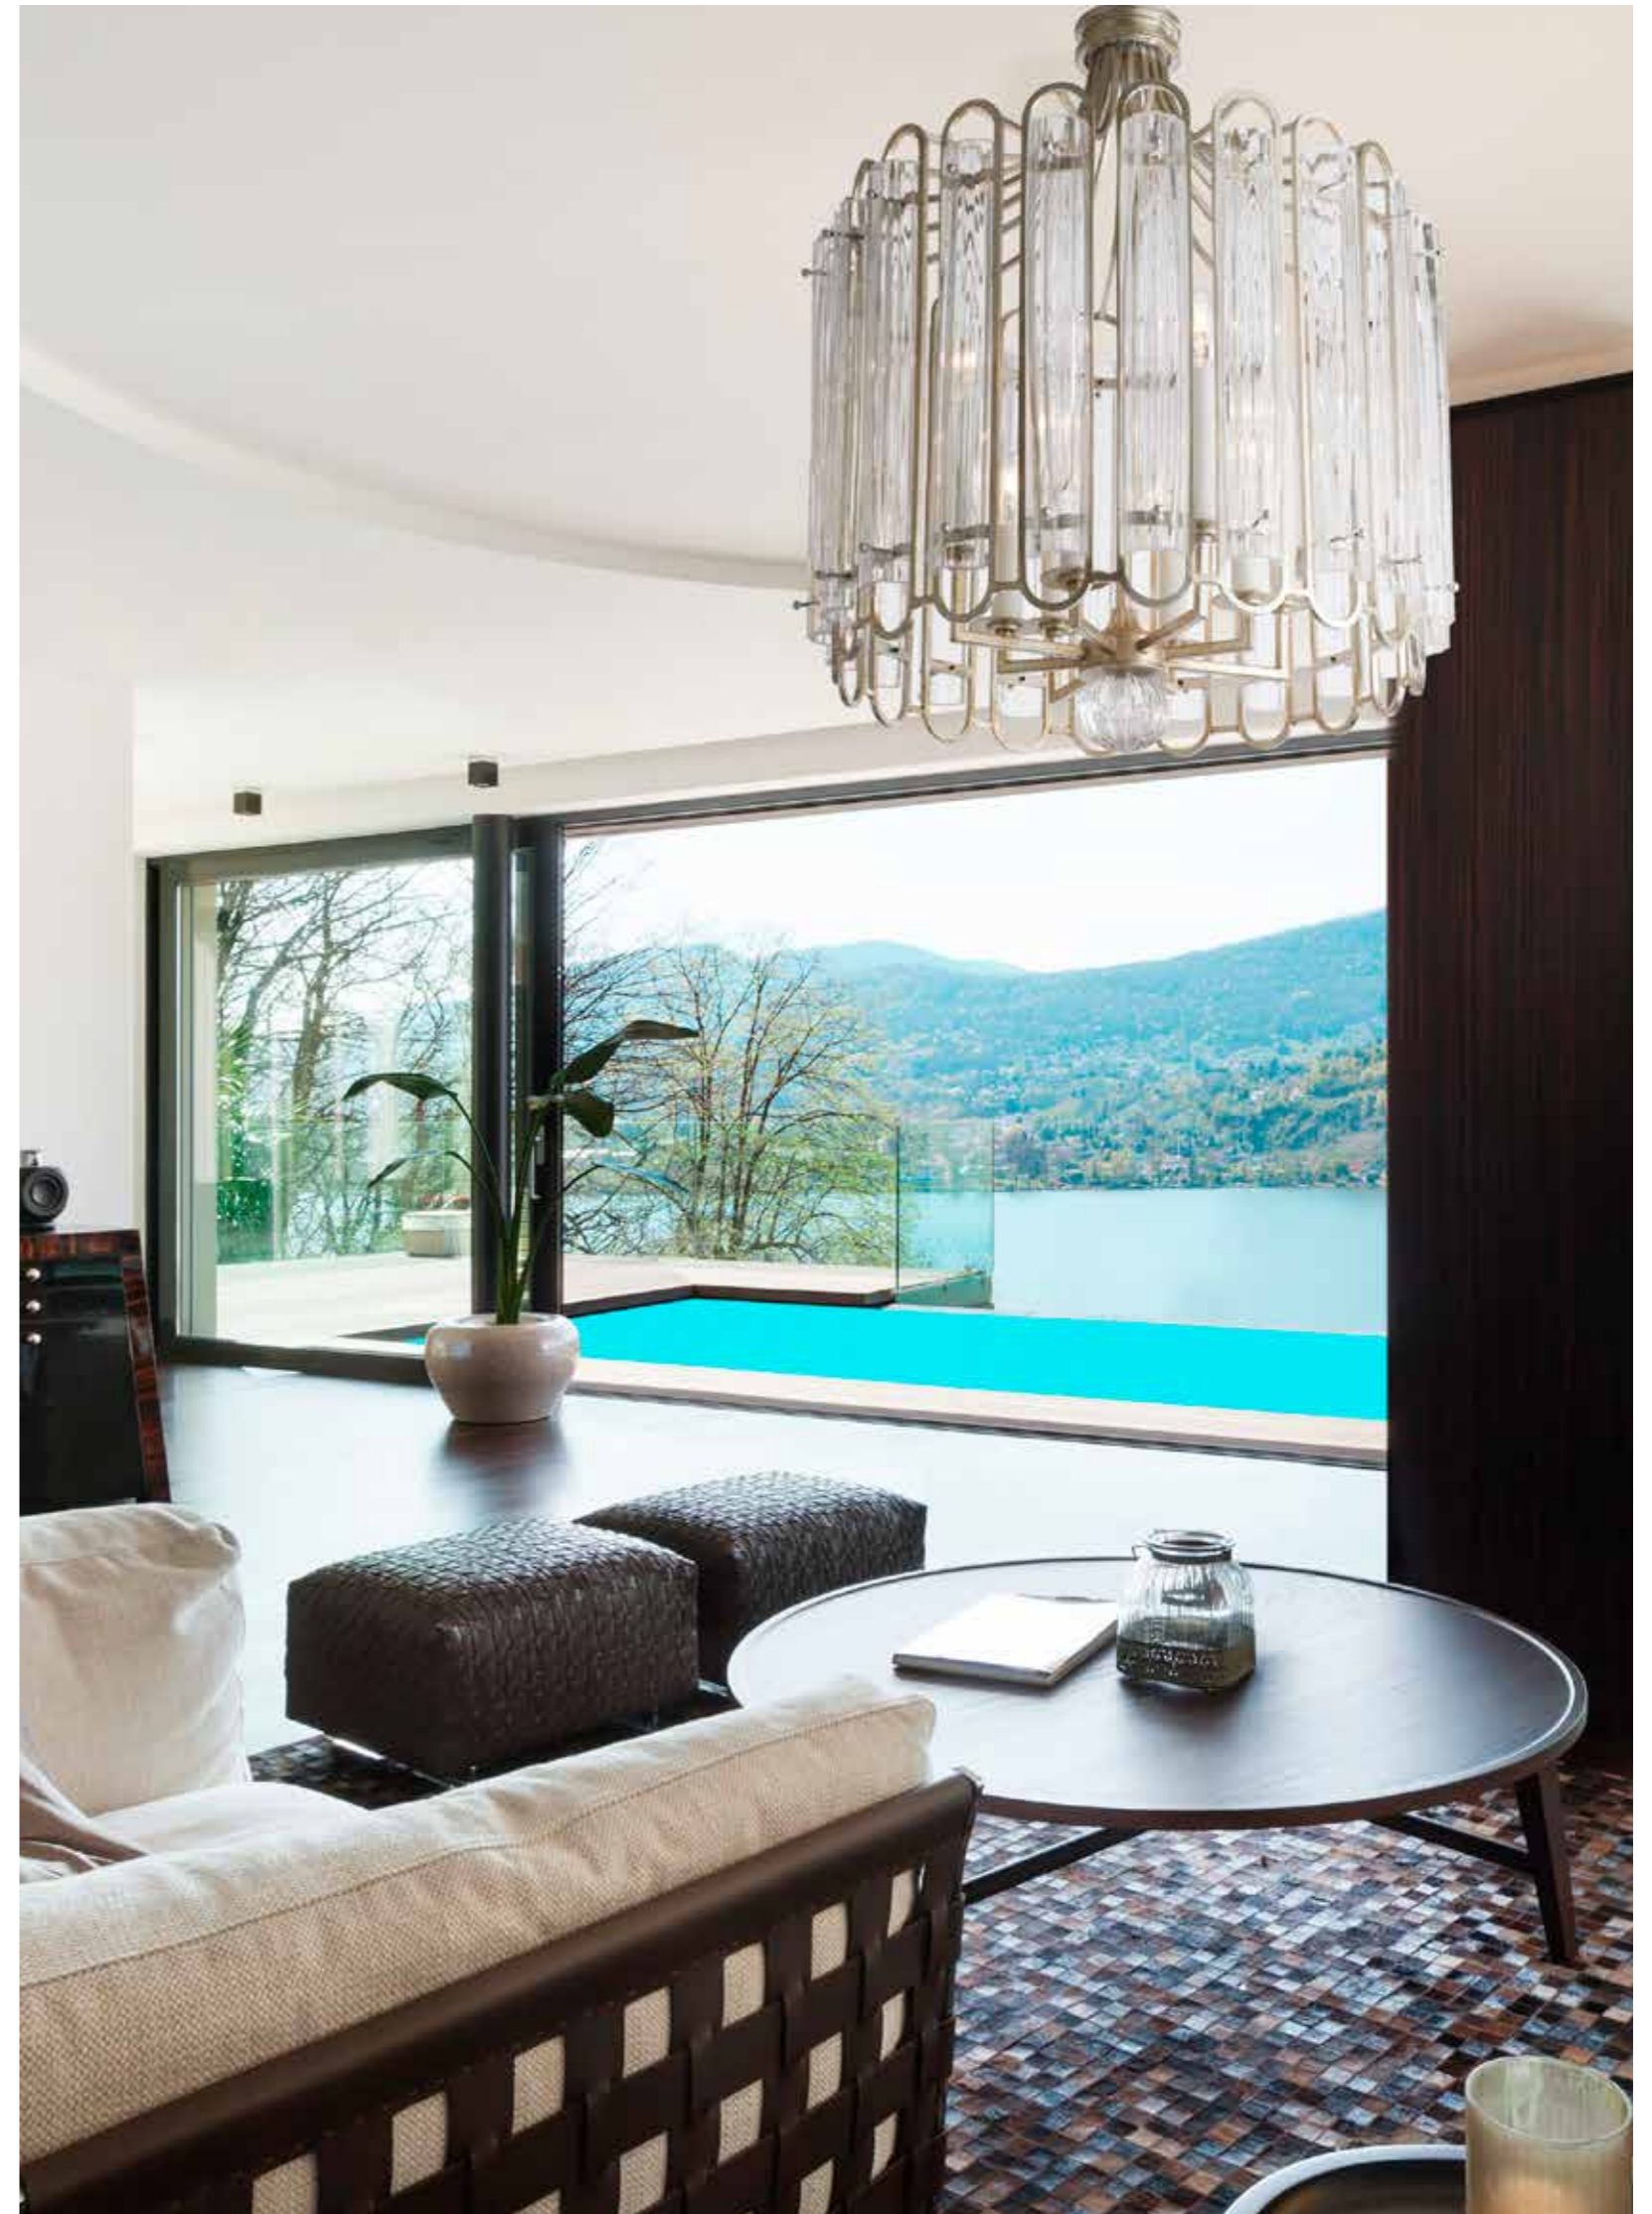

cod 20716

Art. 20716/S50-T
cm. ø55x75h | 8xE14 42W ES max