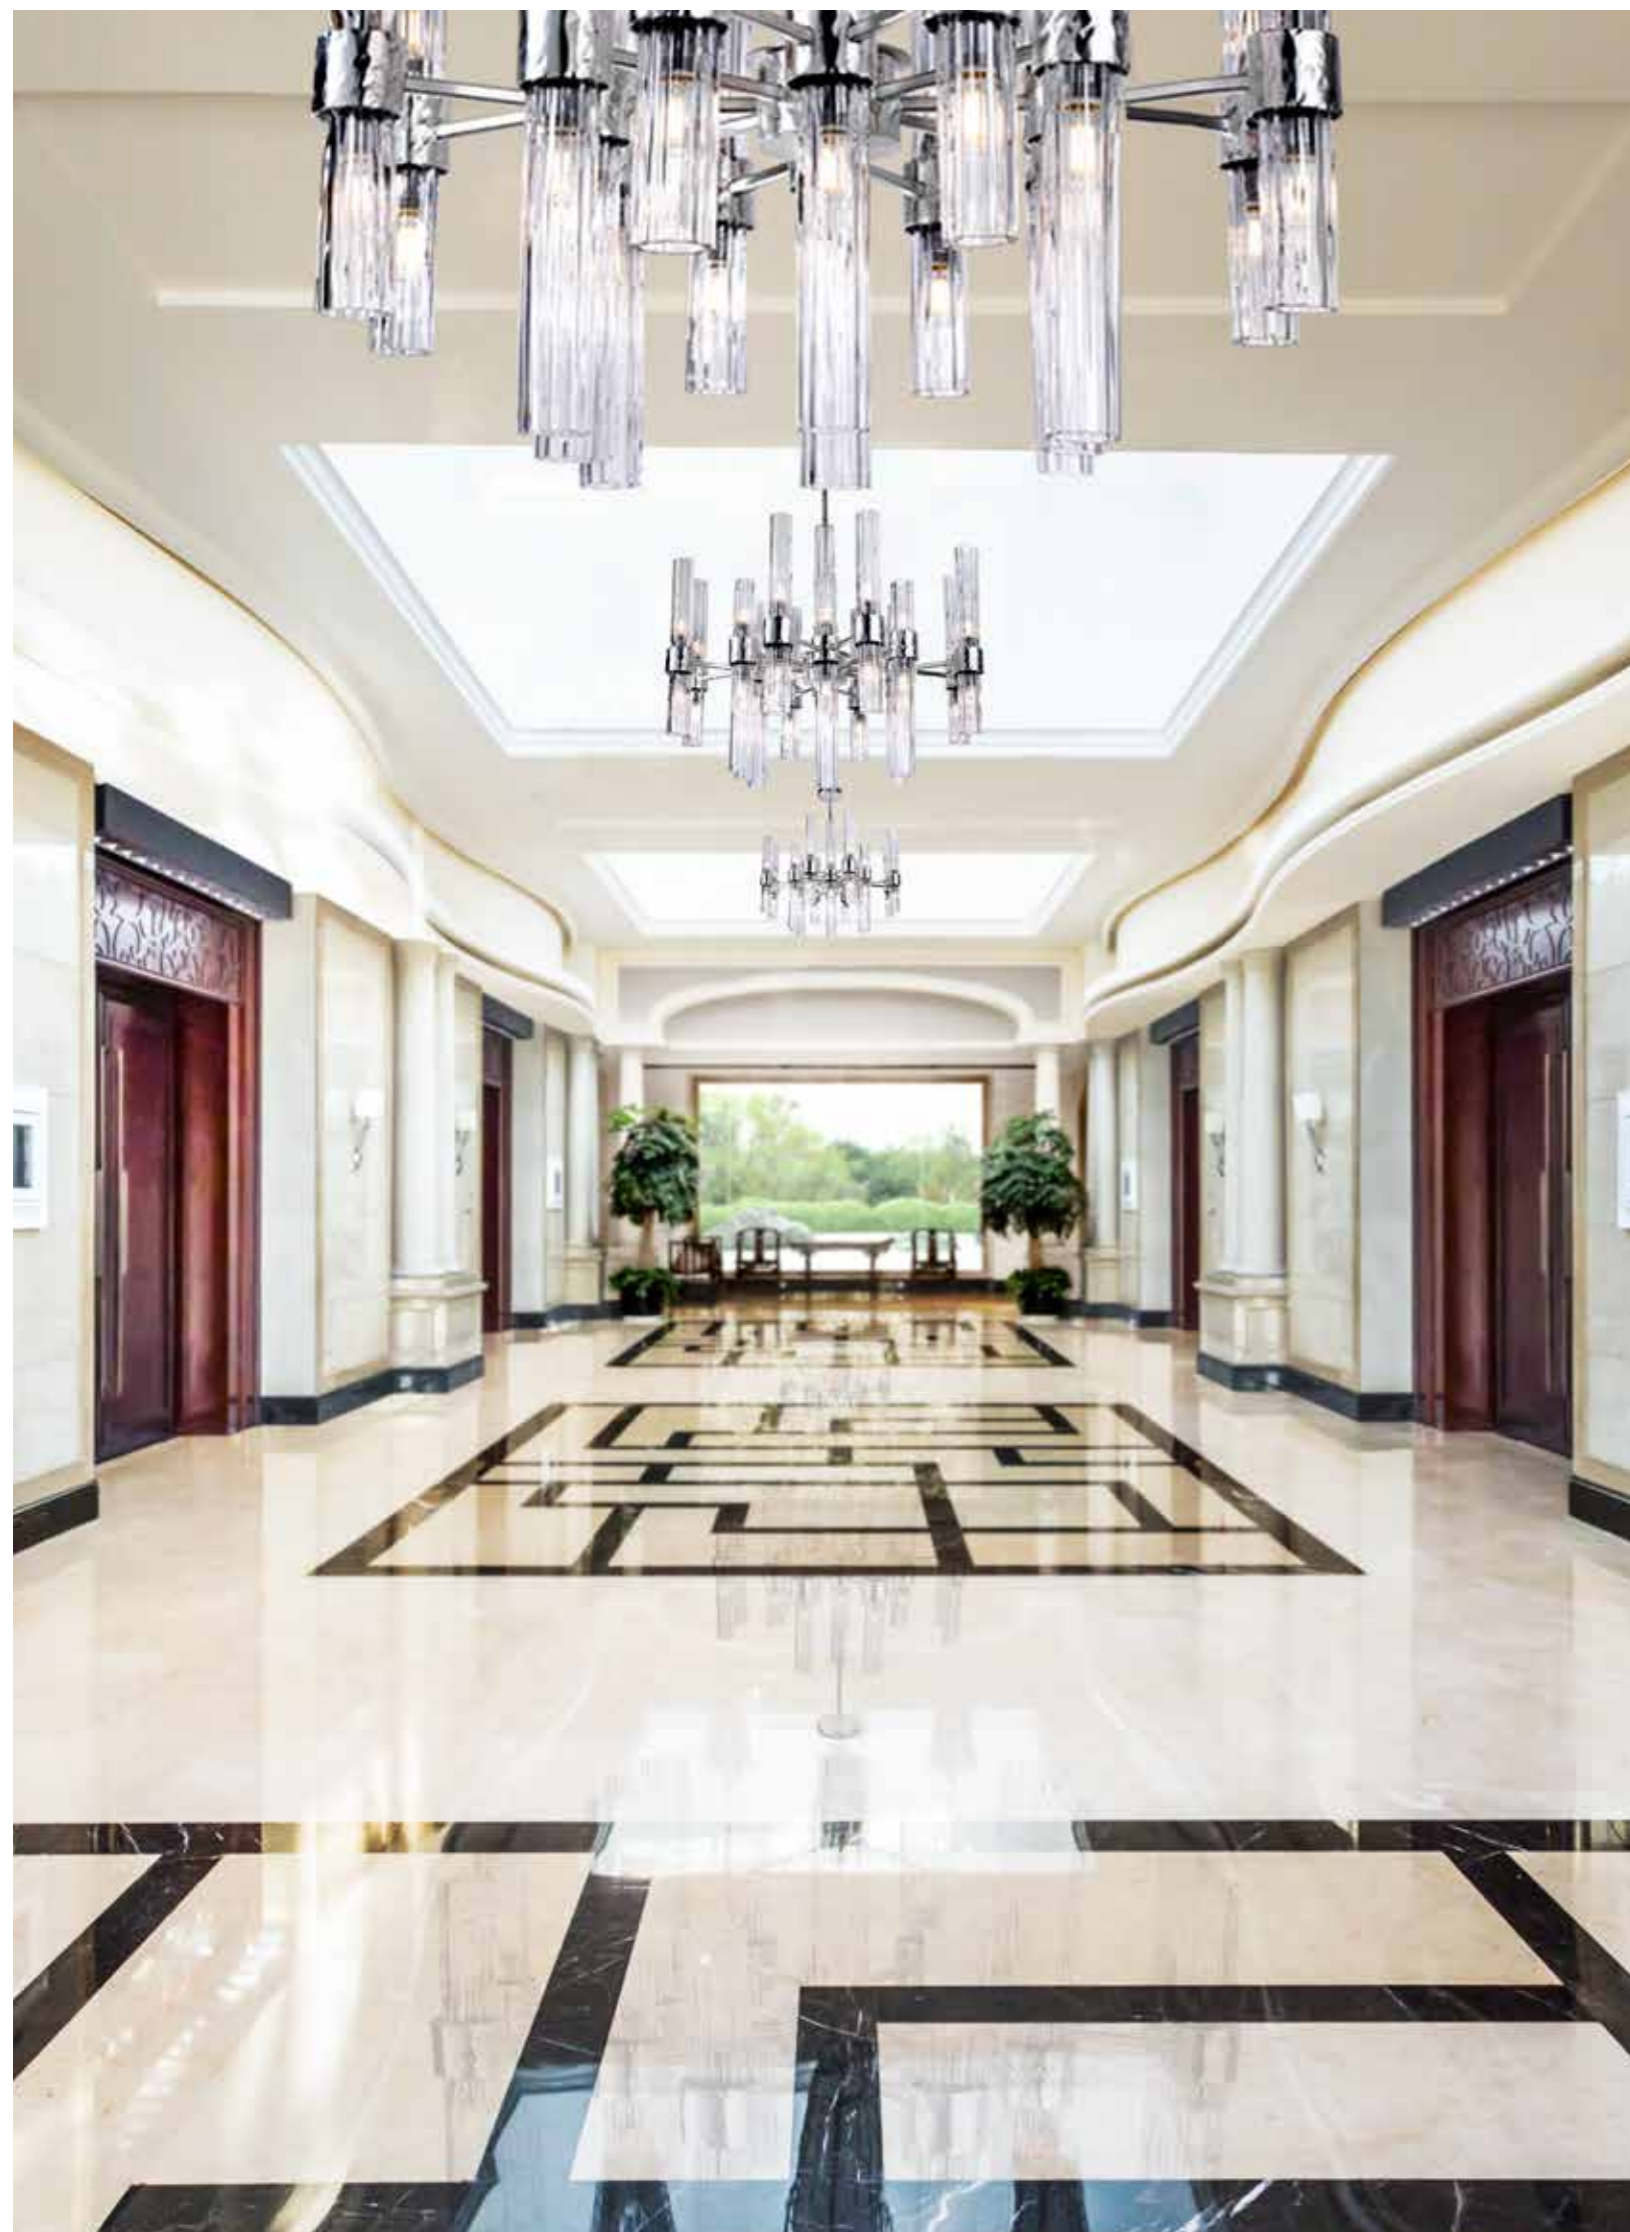

cod 20654

Art. 20654/16+1-T
cm. ø72x65x100h (photo) | 17xE14 Tubular Led 4W
min. height cm. 65h
(other height on request)

cod_20755

Art. 20755/32+1-T
cm. ø86x85x130h (photo) | 33xE14 Tubular Led 4W
min. height cm. 85h
(other height on request)